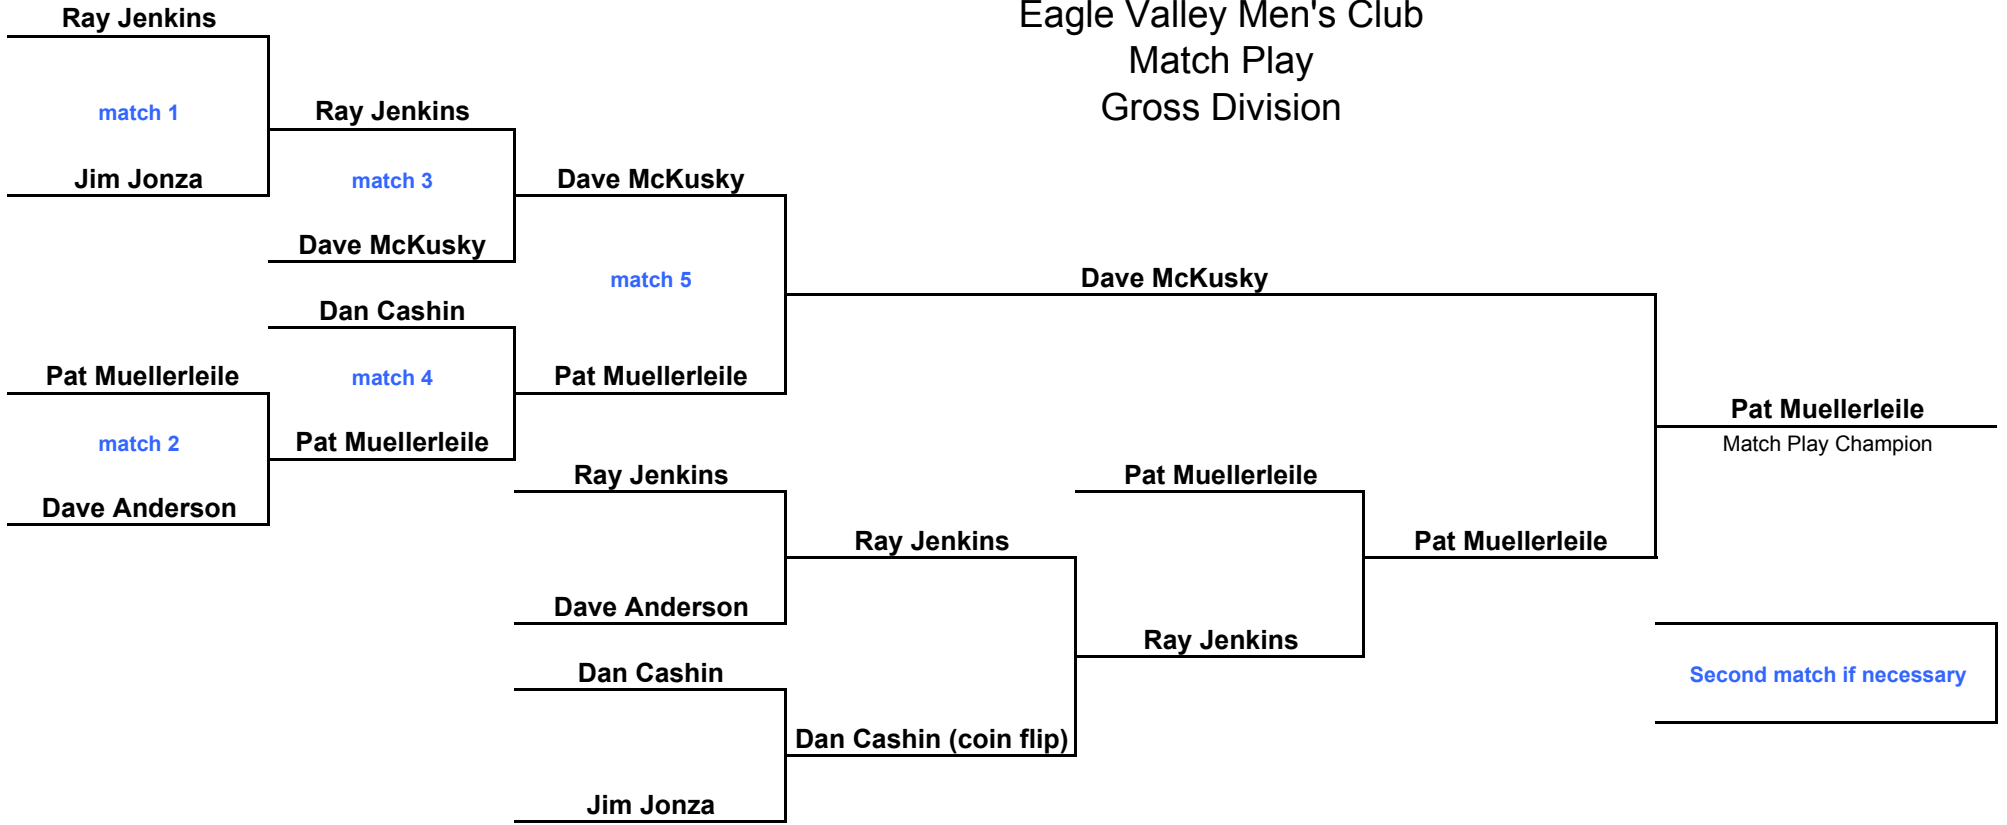

Eagle Valley Men's Club
Match Play
Gross Division

Matches must be completed by July 4th

Matches must be completed by July 18th

Matches must be completed by August 1st

Matches must be completed by August 15th