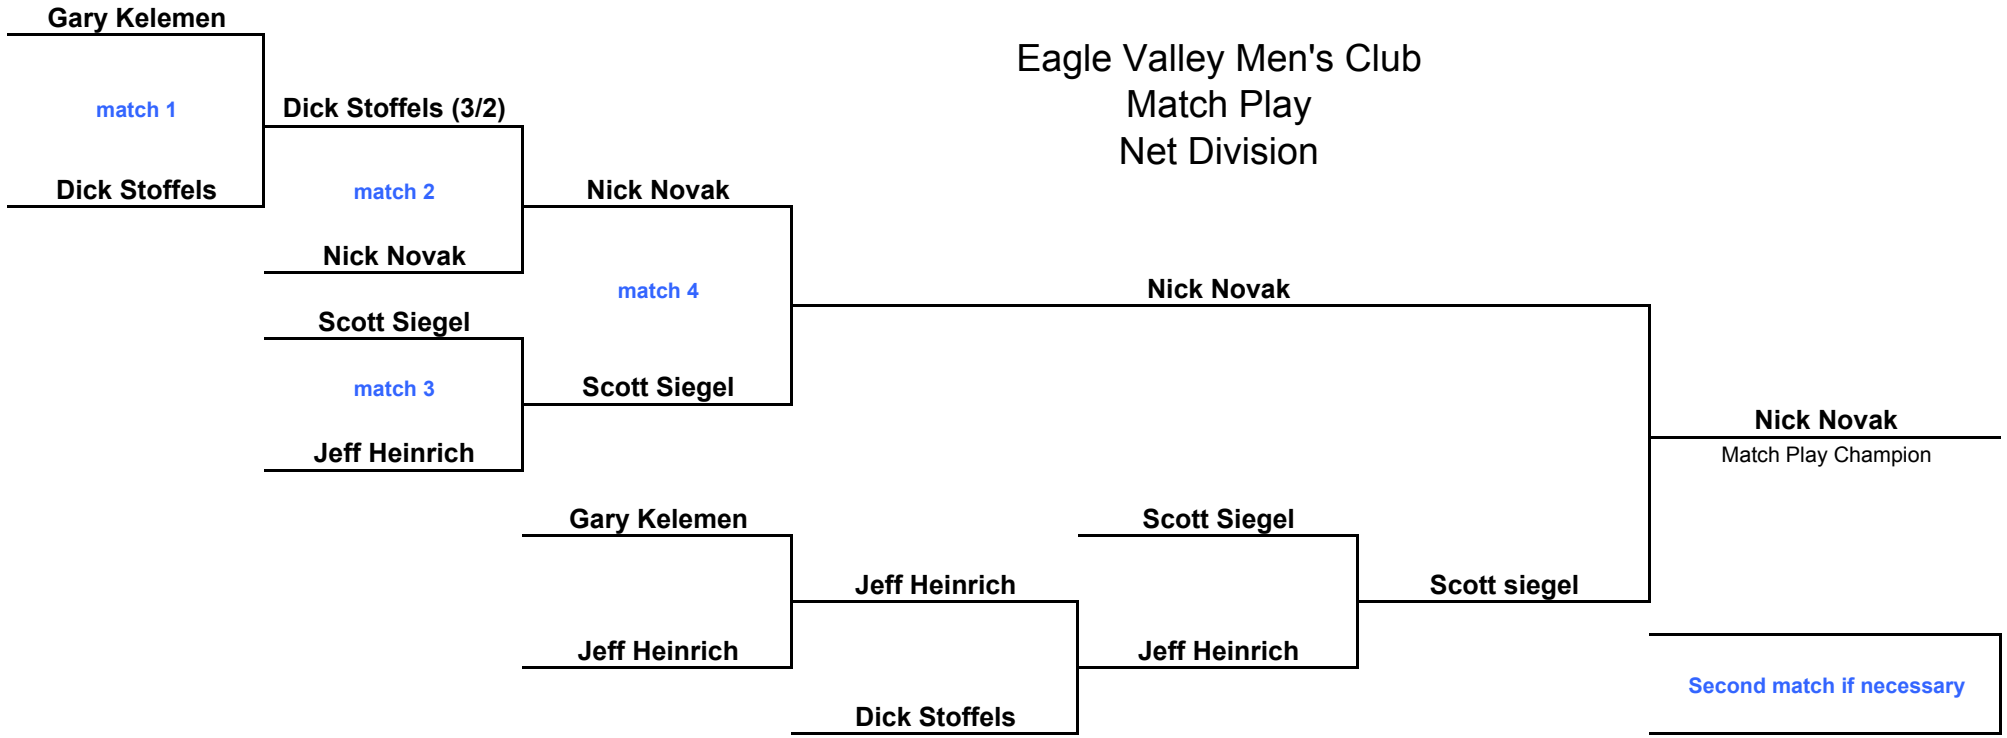

# Eagle Valley Men's Club Match Play Net Division

Matches must be completed by July 4th

Matches must be completed by July 18th

Matches must be completed by August 1st

Matches must be completed by August 15th